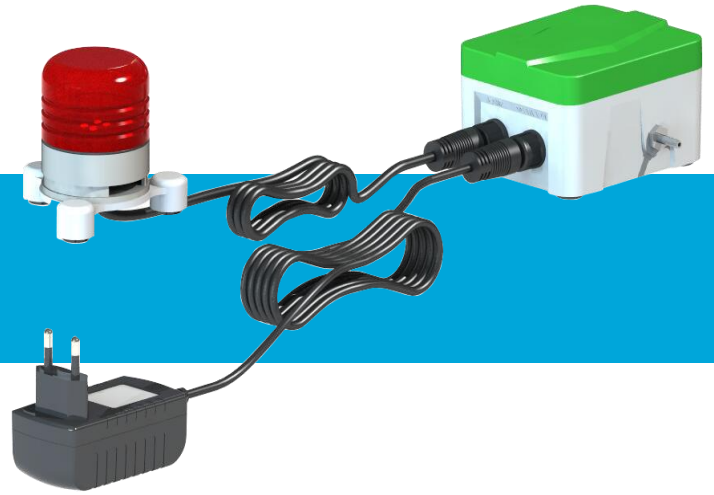

# BJD-A1 ▶ A7

BJD-A1/BJD-A2/BJD-A3/BJD-A4  
BJD-A5/BJD-A6/BJD-A7

- Widespread use
- Simple structure and easy to install
- Remote alarm
- The IP rate to the alarm light with translucent cover can reach to IP45.

### Product Introduction

BJD, with a pressure alarm system.

When the air pressure in the alarm box is higher or lower than certain value, circuit will be connected and alarm light will be on.