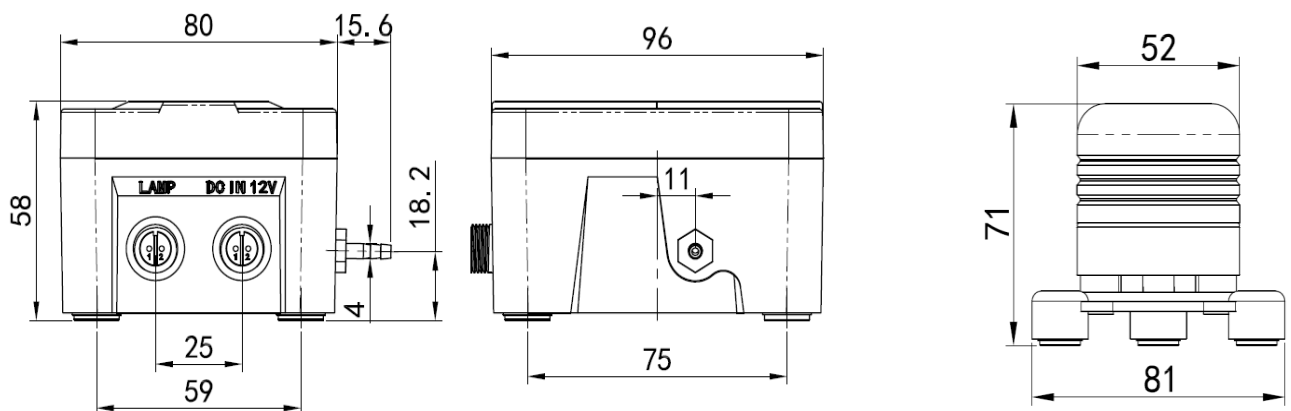

Dimensions(mm)

Alarm Box

SECOH SHANGHAI MEC LTD.